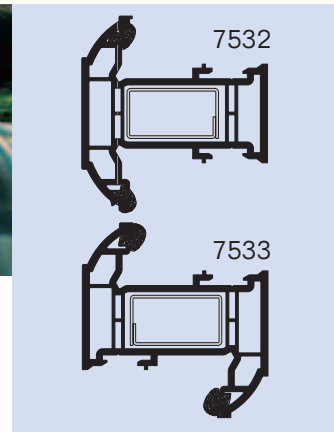

the natural choice

specification

- Profile:
 - 70mm Diamond Suite Externally Glazed Window Featured [RIG]
- Colours:
 - White, Mahogany, Golden Oak, Mahogany on White, Golden Oak on White

- Profiles used:
 - 7501 Intermediate Outerframe
 - 7502 Large Outerframe
 - 7532 'T' Transom/Mullion
 - 7533 'Z' Transom/Mullion
 - 6561 Externally beaded sash
 - 5850 Featured Bead

Featured outerframes

Featured 'T' and 'Z' transom/mullions

Featured externally glazed window general assembly

- Totally integrated 70mm system.
- Full depth Euro Groove that;
 - Is compatible with most types of hardware.
 - Makes adjustment and installation of hardware easier.
 - Is positioned to allow a large night vent facility.
 - Is situated at the reverse of the profile for enhanced security.
- Comprehensive system incorporates feature detail on all outerframes, transoms and sashes.
- Featured bead incorporates lowline gasket.
- Lowline gasket as standard.
- Complete compatibility with hinges, handles and hardware from the 65mm Diamond Suite.
- Full range of aluminum and steel reinforcement.
- Conforms to BS 7950 security standard.
- Complimented by a full range of ancillary products.
- Full range of co-ex bead styles capable of glazing 24mm and 28mm units.
- Common sightlines for both 70mm and 65mm systems.
- Internal and external glazing options available.
- Dedicated reinforcement sections available for maximum strength.
- Rolled-in Gasket [RIG].