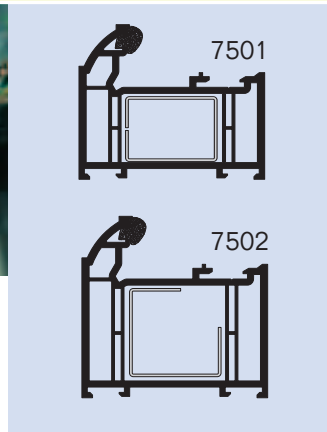

the natural choice

specification

- Profile:
 - 70mm Diamond Suite Externally Glazed Window Featured [RIG]
- Colours:
 - White, Mahogany, Golden Oak, Mahogany on White, Golden Oak on White

- Profiles used:
 - 7501 Intermediate Outerframe
 - 7502 Large Outerframe
 - 7532 'T' Transom/Mullion
 - 7533 'Z' Transom/Mullion
 - 6561 Externally beaded sash
 - 5850 Featured Bead

Featured outerframes

Featured 'T' and 'Z' transom/mullions

Featured externally glazed window general assembly

- Totally integrated 70mm system.
- Full depth Euro Groove that;
 - Is compatible with most types of hardware.
 - Makes adjustment and installation of hardware easier.
 - Is positioned to allow a large night vent facility.
 - Is situated at the reverse of the profile for enhanced security.
- Comprehensive system incorporates feature detail on all outerframes, transoms and sashes.
- Featured bead incorporates lowline gasket.
- Lowline gasket as standard.
- Complete compatibility with hinges, handles and hardware from the 65mm Diamond Suite.
- Full range of aluminum and steel reinforcement.
- Conforms to BS 7950 security standard.
- Complimented by a full range of ancillary products.
- Full range of co-ex bead styles capable of glazing 24mm and 28mm units.
- Common sightlines for both 70mm and 65mm systems.
- Internal and external glazing options available.
- Dedicated reinforcement sections available for maximum strength.
- Rolled-in Gasket [RIG].