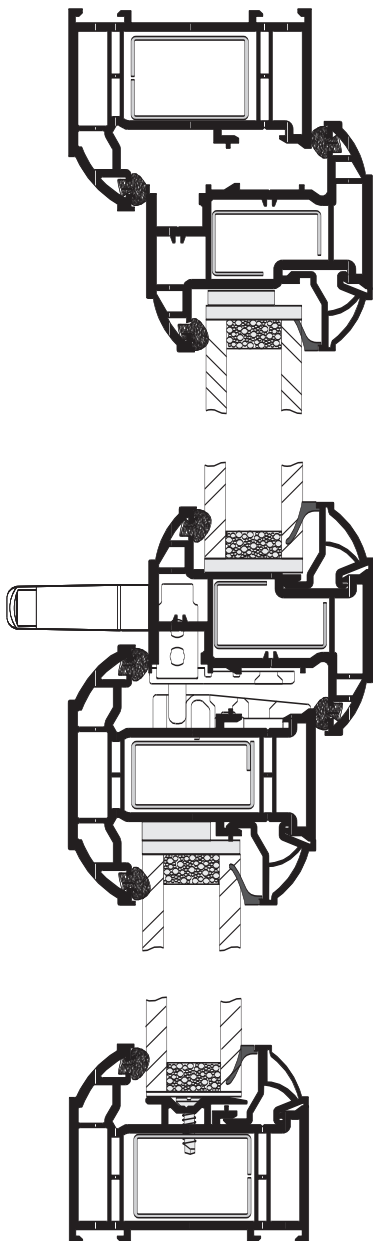

the natural choice

specification

- Profile:
 - 70mm Diamond Suite Externally Glazed Window Featured [RIG]
- Colours:
 - White, Mahogany, Golden Oak, Mahogany on White, Golden Oak on White

- Profiles used:
 - 7501 Intermediate Outerframe
 - 7502 Large Outerframe
 - 7532 'T' Transom/Mullion
 - 7533 'Z' Transom/Mullion
 - 6561 Externally beaded sash
 - 5850 Featured Bead

Featured outerframes

Featured 'T' and 'Z' transom/mullions

Featured externally glazed window general assembly

- Totally integrated 70mm system.
- Full depth Euro Groove that;
 - Is compatible with most types of hardware.
 - Makes adjustment and installation of hardware easier.
 - Is positioned to allow a large night vent facility.
 - Is situated at the reverse of the profile for enhanced security.
- Comprehensive system incorporates feature detail on all outerframes, transoms and sashes.
- Featured bead incorporates lowline gasket.
- Lowline gasket as standard.
- Complete compatibility with hinges, handles and hardware from the 65mm Diamond Suite.
- Full range of aluminum and steel reinforcement.
- Conforms to BS 7950 security standard.
- Complimented by a full range of ancillary products.
- Full range of co-ex bead styles capable of glazing 24mm and 28mm units.
- Common sightlines for both 70mm and 65mm systems.
- Internal and external glazing options available.
- Dedicated reinforcement sections available for maximum strength.
- Rolled-in Gasket [RIG].